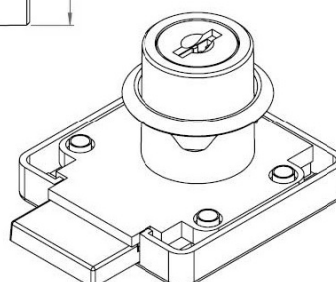

PRODUCT SHEET

Description:

Rim Lock 850, $\varnothing 19 \times 22 \text{mm}$, Drawer, Black Anodized, CK SISO

Item number:

14.01.067-0

Units	Box	Carton	HS Code	Barcode
Pcs.	12	192	8301300000	 5704866032537